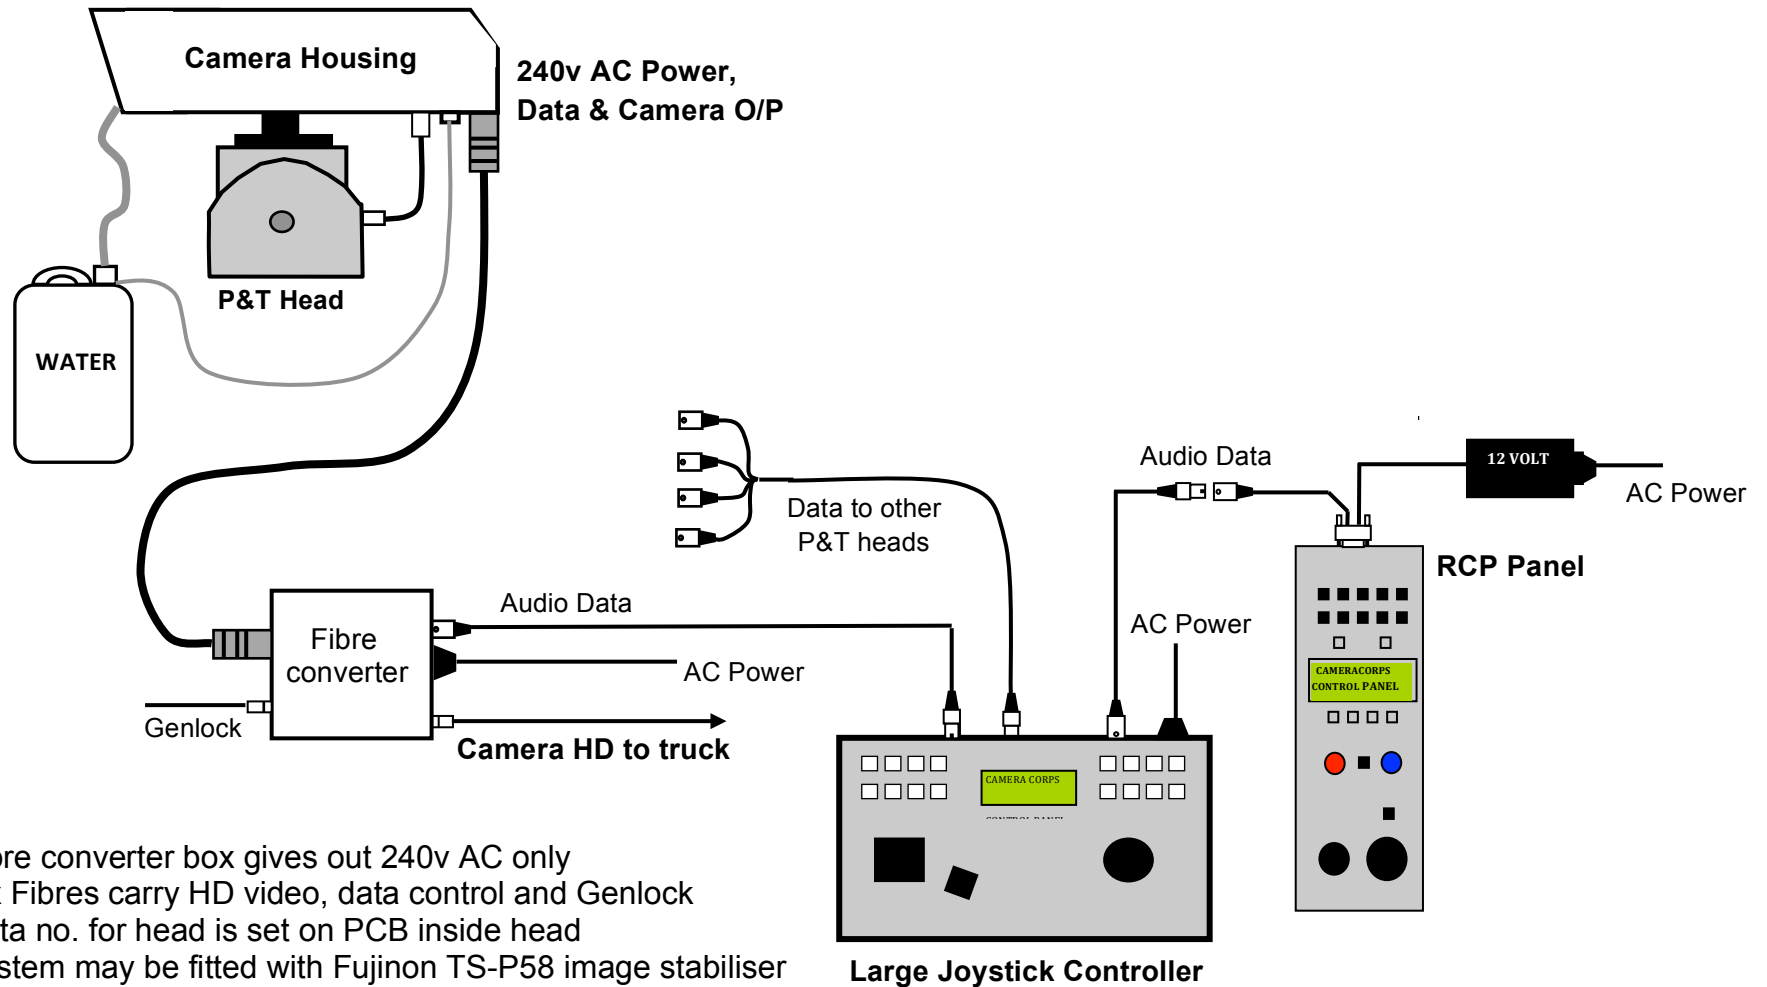

# Weatherproof System

## Notes

1. Fibre converter box gives out 240v AC only
2. 2 x Fibres carry HD video, data control and Genlock
3. Data no. for head is set on PCB inside head
4. System may be fitted with Fujinon TS-P58 image stabiliser
5. On/off control from RCP panel