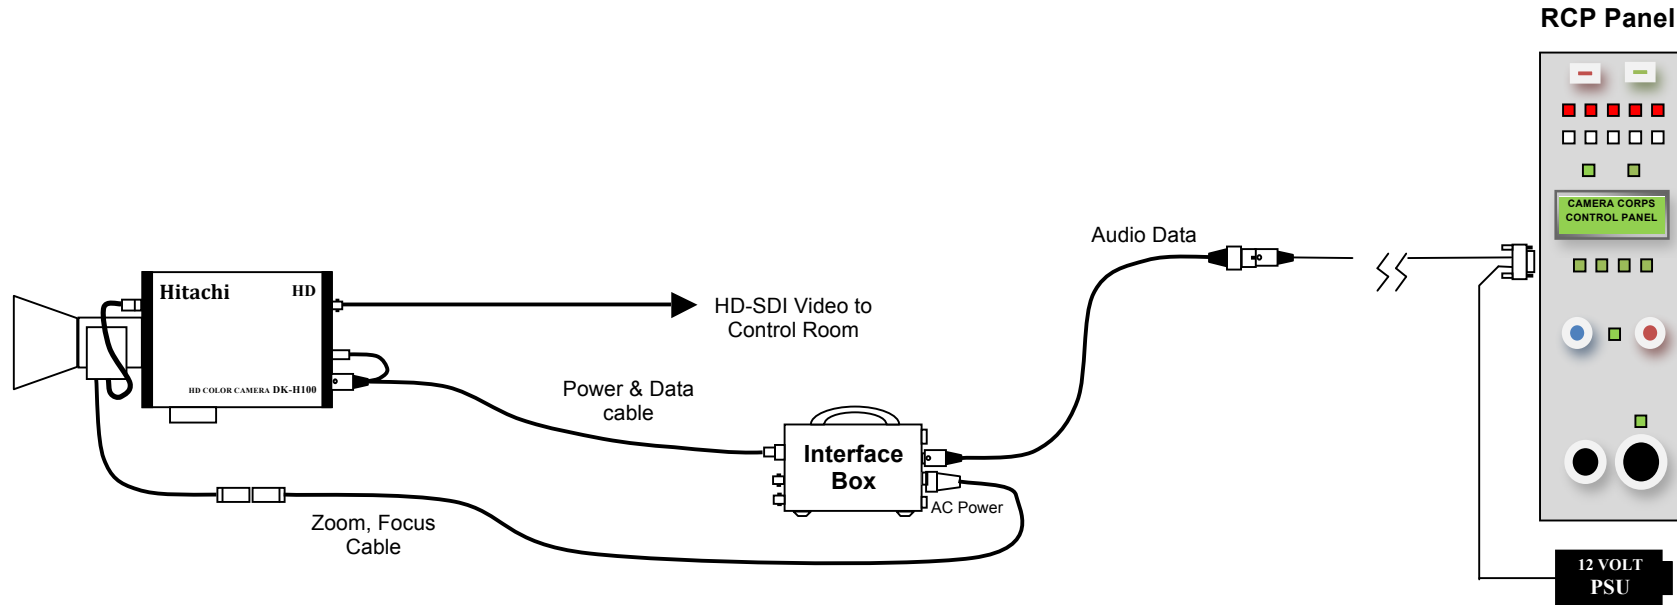

# Hitachi DK-H100 Camera

Fixed configuration - shown with Camera Corps RCP Panel

## Notes

1. This system is used for fixed cameras with HD-SDI video output
2. The lens zoom and focus can be preset using the P&T option on the CCU panel
3. Note: The HD-SDI signal will only travel around 100m on normal video cable